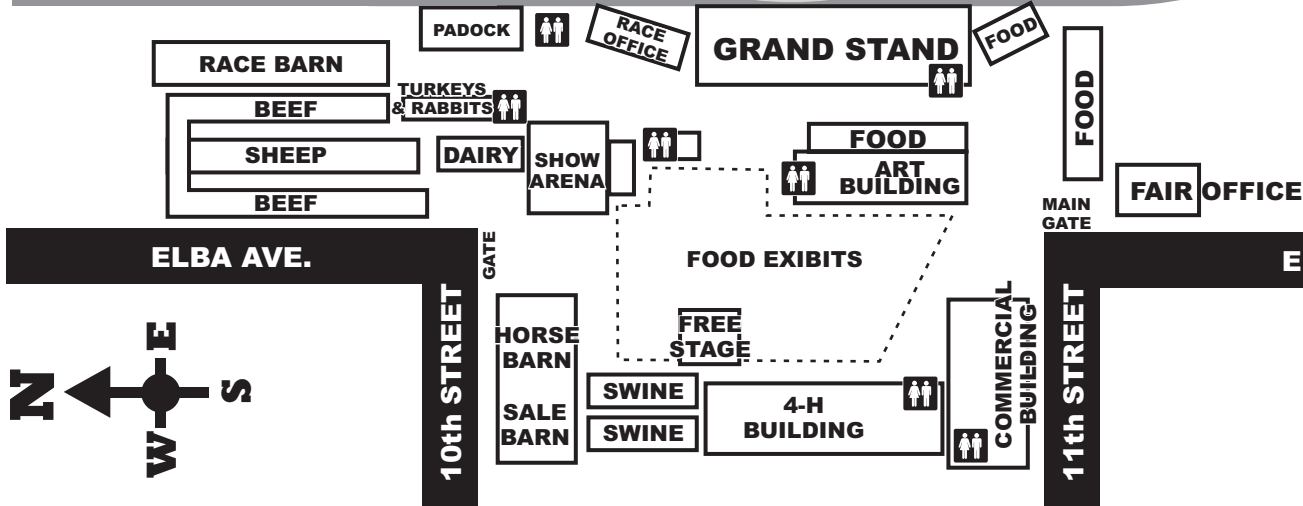

CARNIVAL

HILAND AVE.

HORSE BARN

BACK GATE

RV PARKING

BACK GATE

CASSIA COUNTY MUSEUM

HORSE RACE TRACK

HORSE TRAILER PARKING

PARKING

SOUTH LAWN VENDORS EXHIBITS

CONCERT & RODEO ARENA

HORSE RACE TRACK

MAIN STREET

ELBA AVE.

10th STREET

11th STREET

ELBA AVE.

ENTERTAINMENT STAGE